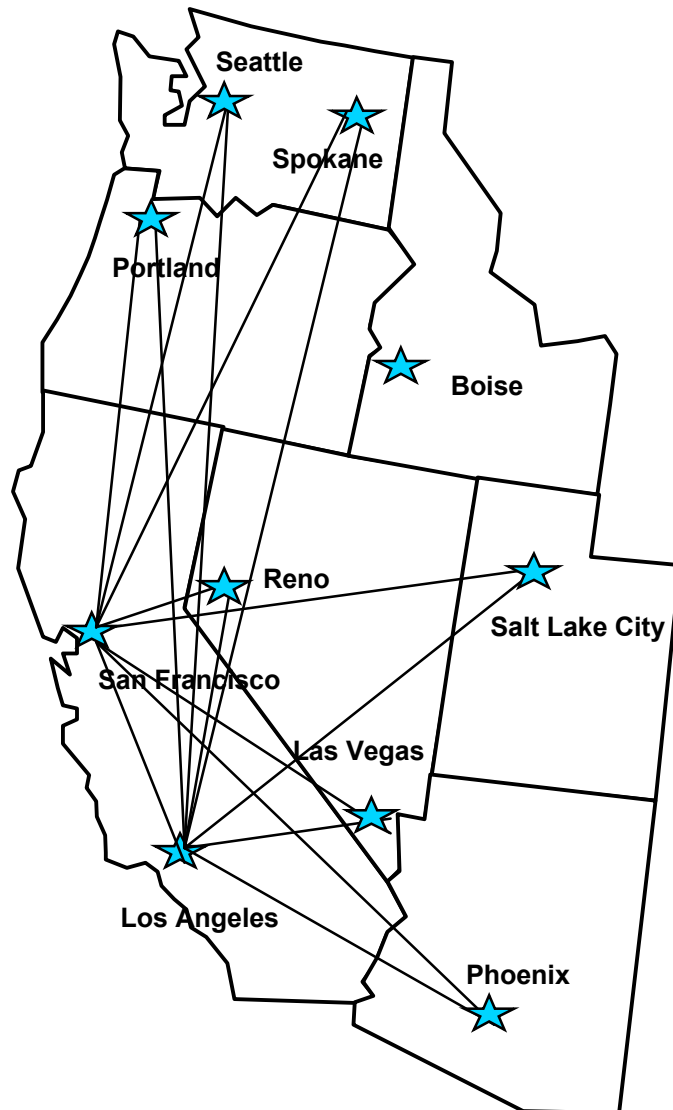

CONSOLIDATION SERVICE MAP

FOR PERISHABLE FOODS FROM CA to AZ, CA, NV, OR, WA, UT

C.H. ROBINSON
WORLDWIDE, INC.

- + Overnight delivery of temperature controlled LTL shipments throughout most of California
- + Two day delivery into Oregon, Washington, Nevada, Arizona, and Utah
- + Truckload shipments
- + Inbound Consolidation

<u>Destination</u>	Place orders w/ <u>CHR by NOON PST</u>	<u>SHIP DAY</u>	<u>DELIVERY</u>
Intra-California	24 hours	Daily	Next Day
OR, WA, NV, UT, AZ	48 hours	Tuesday Friday	By Friday By Wednesday

C.H. ROBINSON COMPANY