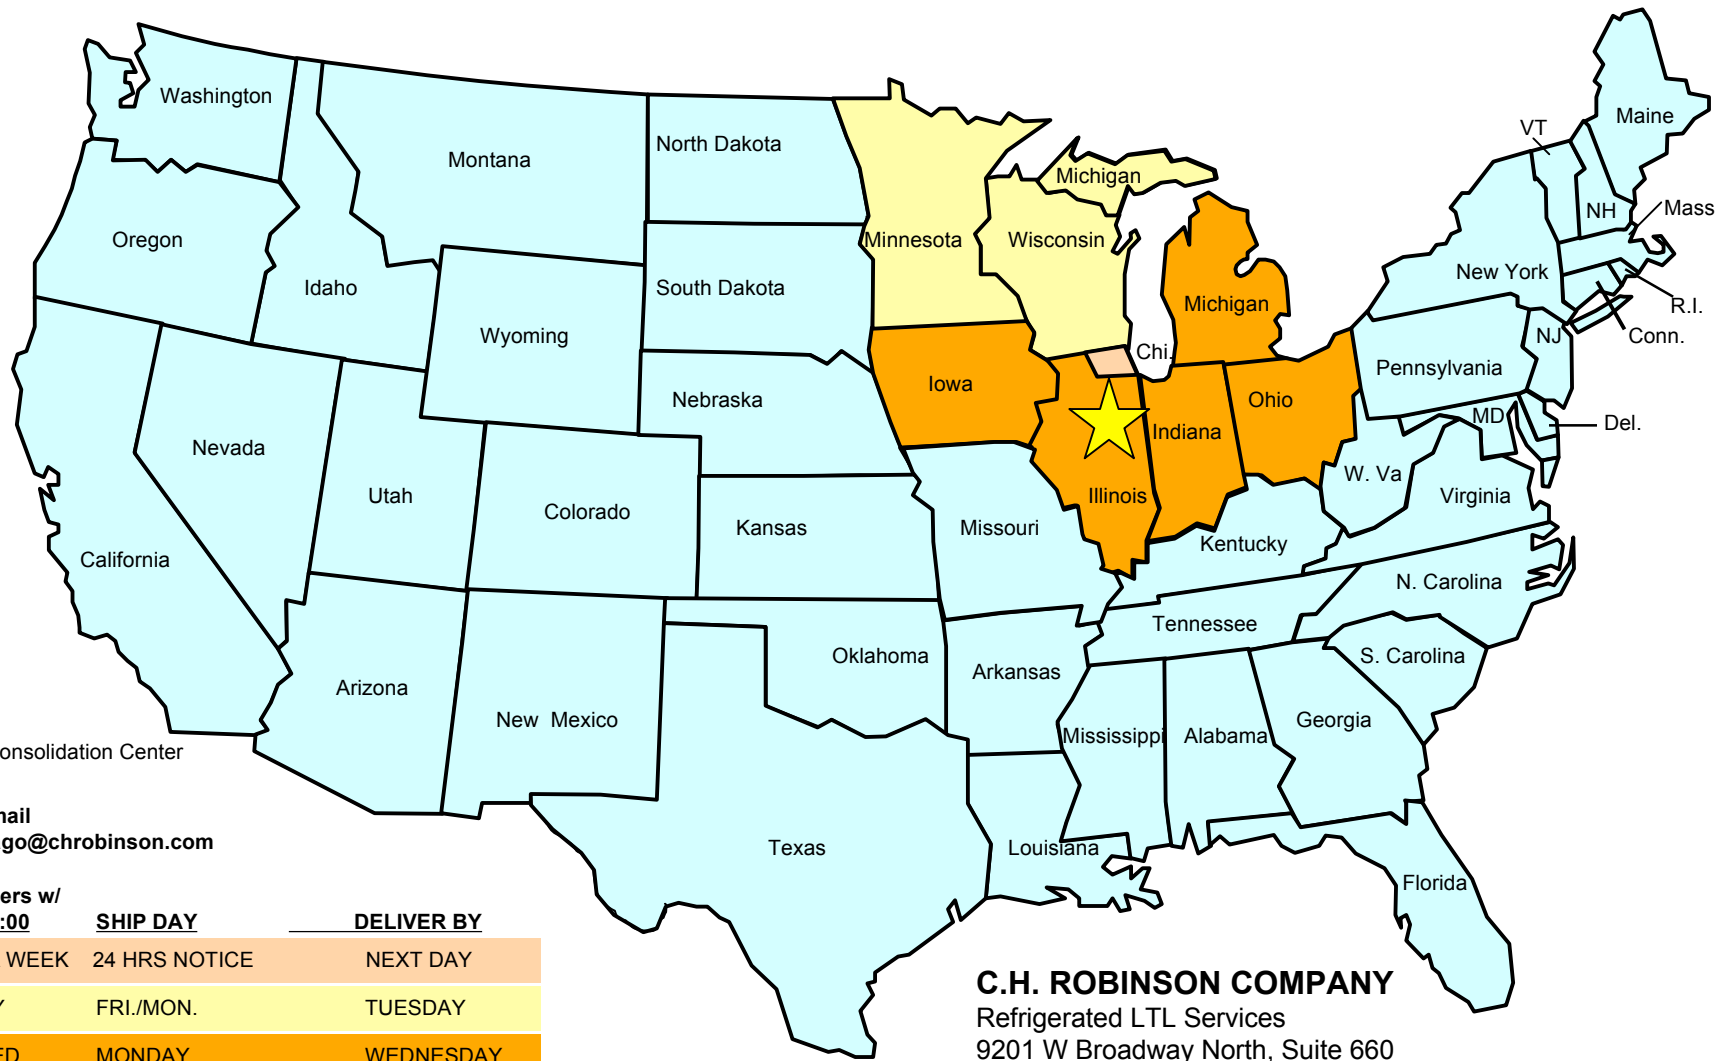

CONSOLIDATION SERVICE MAP FOR PERISHABLE FOODS FROM CHICAGO TO U.S.

C.H. ROBINSON
WORLDWIDE, INC.

Consolidation Center

Group Email
281-chicago@chrobinson.com

Place orders w/ CHR by 2:00	SHIP DAY	DELIVER BY
5 DAYS A WEEK	24 HRS NOTICE	NEXT DAY
TUESDAY	FRI./MON.	TUESDAY
TUE. / WED.	MONDAY	WEDNESDAY
TUESDAY	FRIDAY	WEDNESDAY