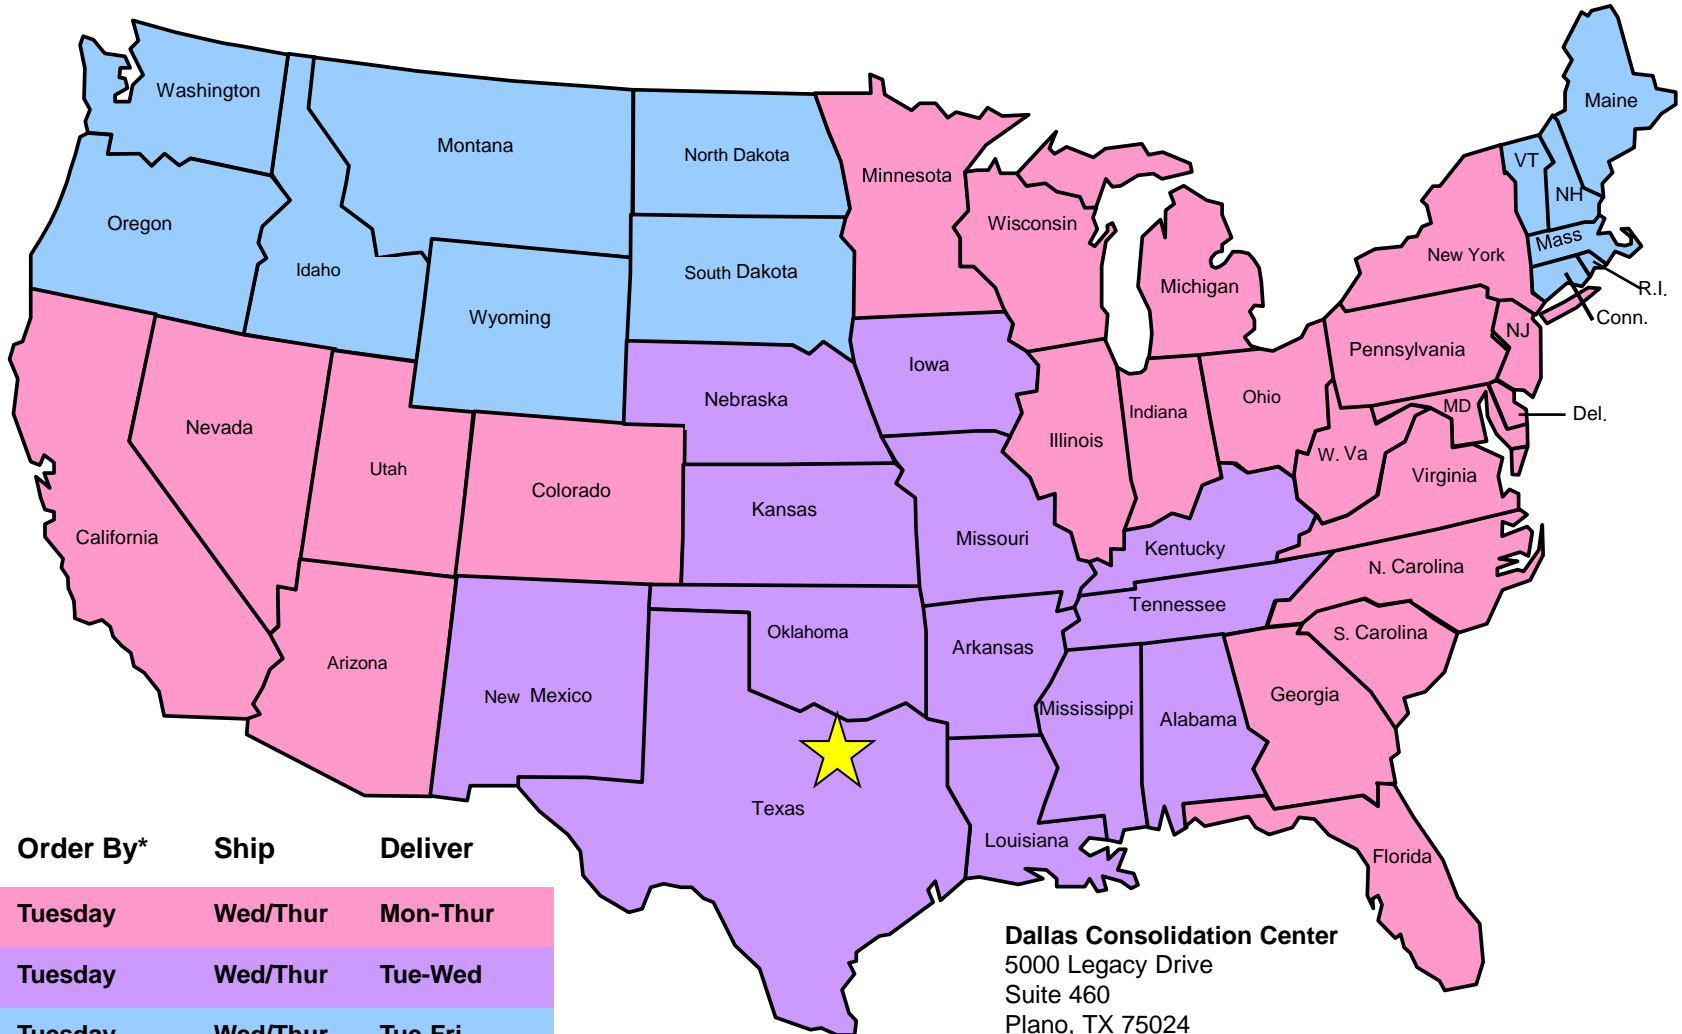

South Central US Frozen LTL Consolidation Shipping Schedule

Servicing TX, OK, AR, LA, MS, AL origins

C.H. ROBINSON
WORLDWIDE, INC.

Order By*	Ship	Deliver
Tuesday	Wed/Thur	Mon-Thur
Tuesday	Wed/Thur	Tue-Wed
Tuesday	Wed/Thur	Tue-Fri