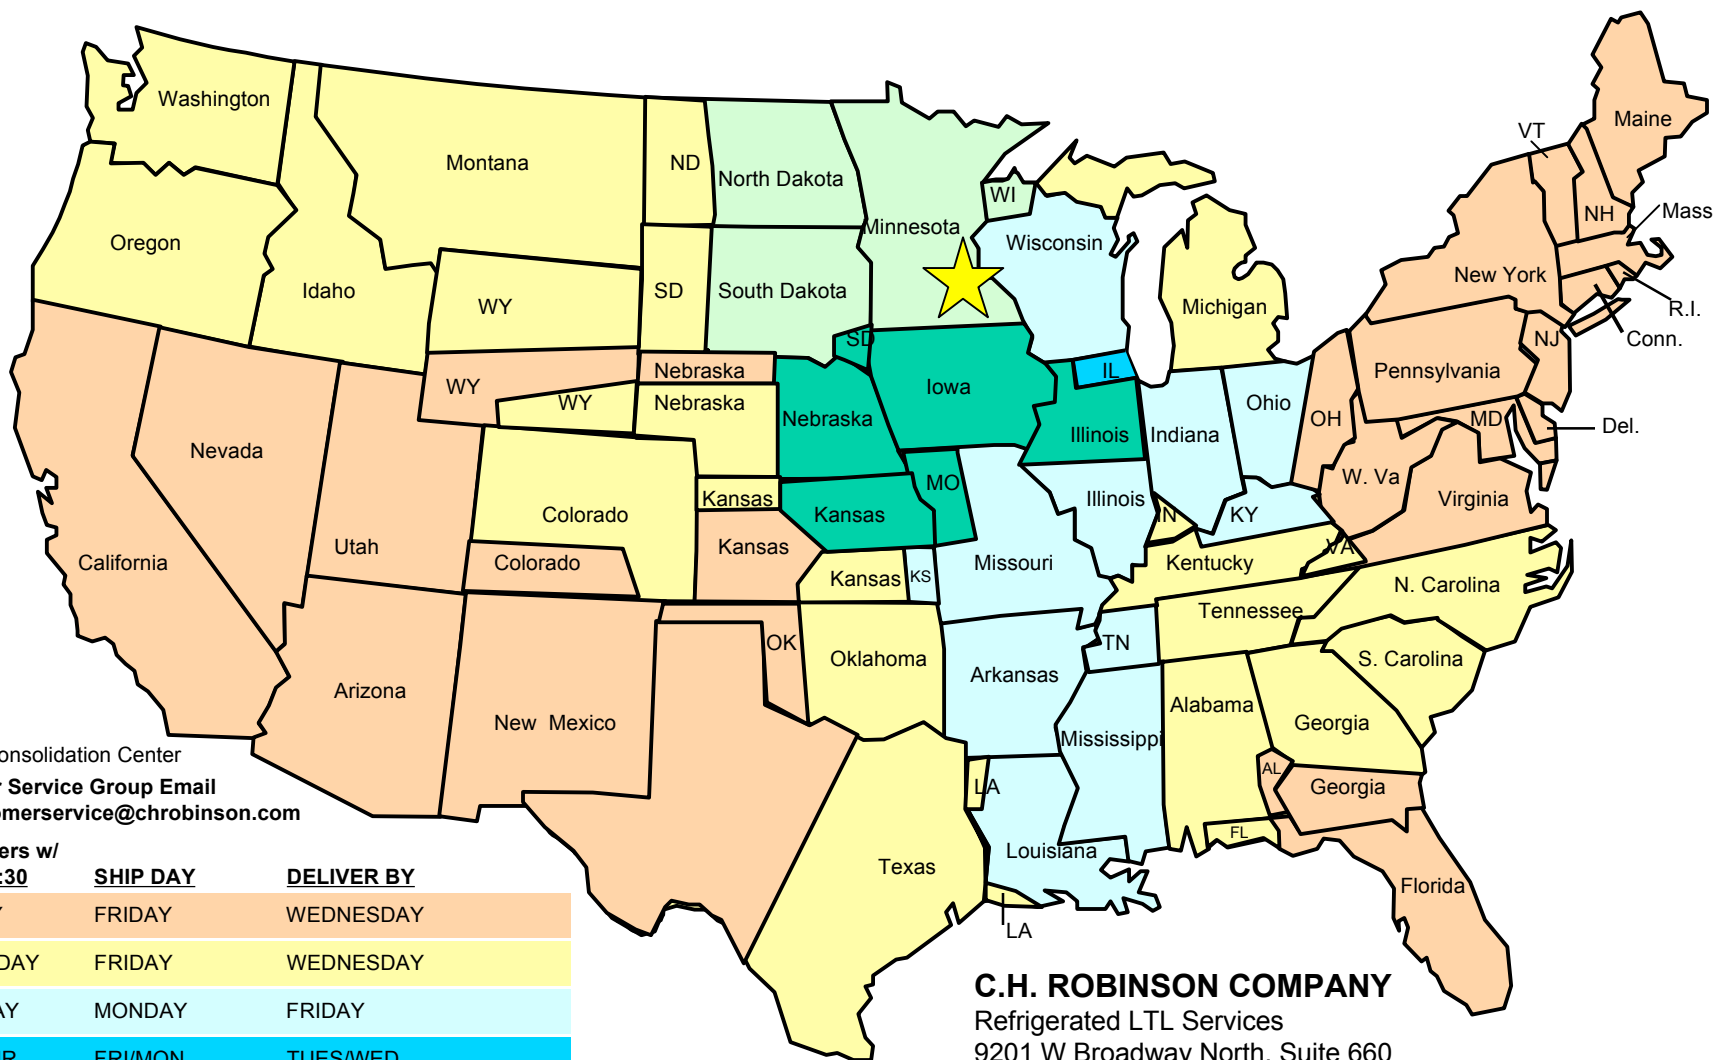

C.H. ROBINSON
WORLDWIDE, INC.

CONSOLIDATION SERVICE MAP FOR PERISHABLE FOODS FROM MINNEAPOLIS TO U.S.

Consolidation Center

Customer Service Group Email
281-customerservice@chrobinson.com

Place orders w/

CHR by 2:30

SHIP DAY

DELIVER BY

TUESDAY FRIDAY WEDNESDAY

WEDNESDAY FRIDAY WEDNESDAY

THURSDAY MONDAY FRIDAY

WED/THUR FRI/MON TUES/WED

FRIDAY TUESDAY THURSDAY

CALL FOR SERVICE – MOST AREAS SERVICES 2X PER WEEK